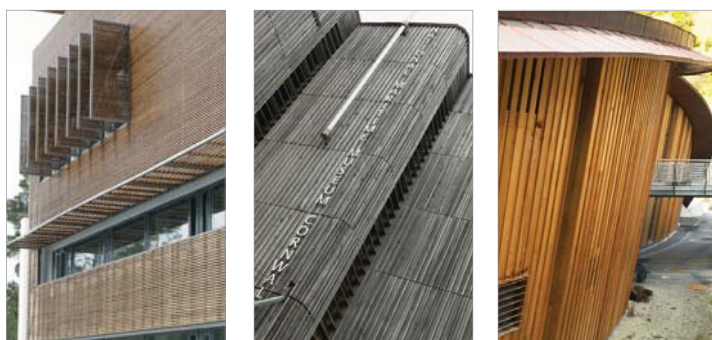

# Timber Cladding CPD

Bede's World - Jarrow

Wednesday 13th May

10.00 - 1.30pm

Sponsored by

TRADA and MH Southern are staging a seminar on timber cladding.

Timber cladding provides an attractive and durable finish to buildings but these attributes will only be realised through understanding and adaptation of appropriate design principles and material selection.

This inspirational and informative seminar is aimed at anyone interested in developing their understanding of timber cladding.

The event is **FREE** of charge and will consist of two presentations followed by a buffet lunch and a tour of MH Southern's manufacturing yard.