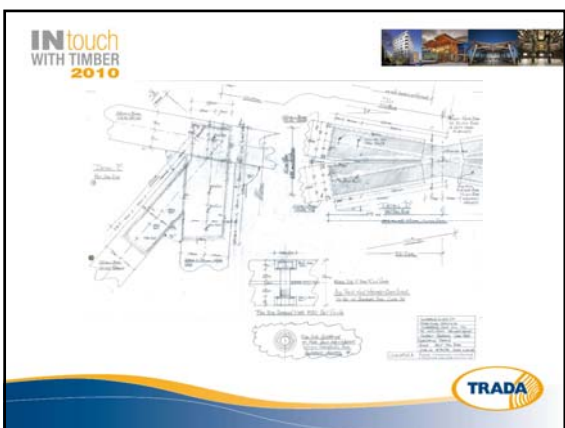

WIND LOADING

WIND OVERTURNING

3 PINS

IN touch WITH TIMBER 2010

Bare Bones

Tim Lucas
Price & Myers
Deal Pier Café, Kent

TRADA

A slide with a white background and a blue and yellow wavy footer. It features the 'IN touch WITH TIMBER 2010' logo in the top left. The title 'Bare Bones' is in bold. Below it, the names 'Tim Lucas', 'Price & Myers', and 'Deal Pier Café, Kent' are listed. On the right side, there is a vertical strip of four small images showing different architectural projects. The TRADA logo is in the bottom right corner.