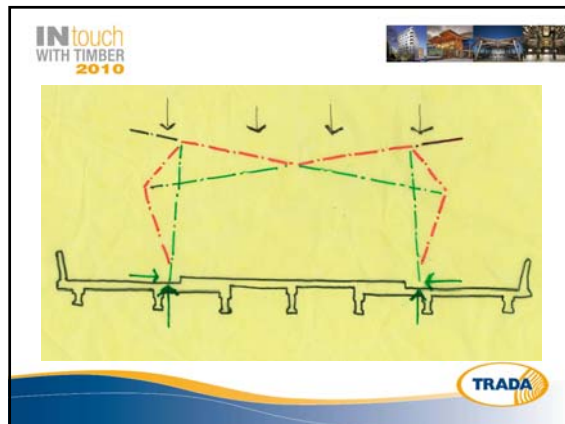

WIND LOADING

WIND OVERTURNING

3 PINS

IN touch WITH TIMBER 2010

Bare Bones

Tim Lucas
Price & Myers
Deal Pier Café, Kent

TRADA

A slide with a white background and a blue and yellow wavy footer. It features the 'IN touch WITH TIMBER 2010' logo in the top left. The title 'Bare Bones' is in bold. Below it, the names 'Tim Lucas', 'Price & Myers', and 'Deal Pier Café, Kent' are listed. On the right side, there is a vertical strip of four small images showing different architectural projects. The TRADA logo is in the bottom right corner.