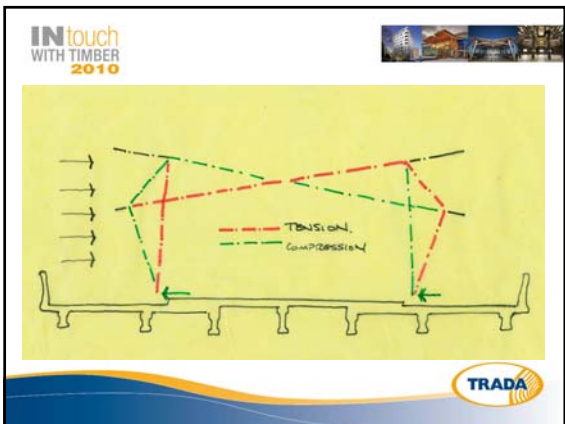

INtouch
WITH TIMBER
2010

Bare Bones

Tim Lucas
Price & Myers
Deal Pier Café, Kent

INtouch
WITH TIMBER
2010

INtouch
WITH TIMBER
2010

INtouch
WITH TIMBER
2010

INtouch
WITH TIMBER
2010

INtouch
WITH TIMBER
2010

WIND LOADING

WIND OVERTURNING

3 PINS

IN touch WITH TIMBER 2010

Bare Bones

Tim Lucas
Price & Myers
Deal Pier Café, Kent

TRADA

A slide with a white background and a blue and yellow wavy footer. It features the 'IN touch WITH TIMBER 2010' logo in the top left. The title 'Bare Bones' is in bold. Below it, the names 'Tim Lucas', 'Price & Myers', and 'Deal Pier Café, Kent' are listed. On the right side, there is a vertical strip of four small images showing different architectural projects. The TRADA logo is in the bottom right corner.