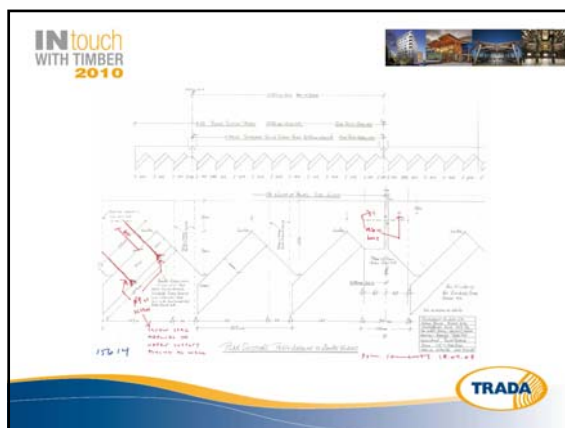

WIND LOADING

WIND OVERTURNING

3 PINS

IN touch WITH TIMBER 2010

Bare Bones

Tim Lucas
Price & Myers
Deal Pier Café, Kent

TRADA

A slide with a white background and a blue and yellow wavy footer. It features the 'IN touch WITH TIMBER 2010' logo in the top left. The title 'Bare Bones' is in bold. Below it, the names 'Tim Lucas', 'Price & Myers', and 'Deal Pier Café, Kent' are listed. On the right side, there is a vertical strip of four small images showing different architectural projects. The TRADA logo is in the bottom right corner.