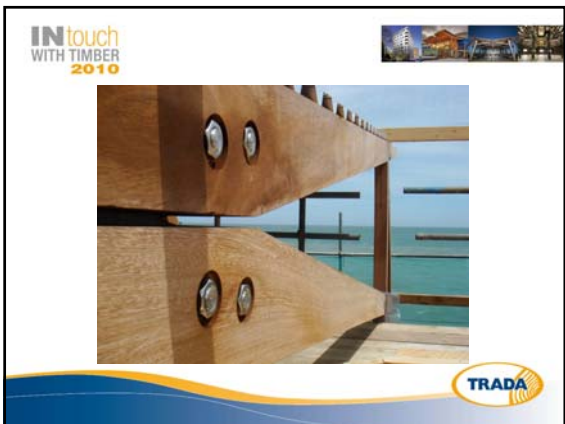

WIND LOADING

WIND OVERTURNING

3 PINS

IN touch WITH TIMBER 2010

Bare Bones

Tim Lucas
Price & Myers
Deal Pier Café, Kent

TRADA

A slide with a white background and a blue and yellow wavy footer. It features the 'IN touch WITH TIMBER 2010' logo in the top left. The title 'Bare Bones' is in bold. Below it, the names 'Tim Lucas', 'Price & Myers', and 'Deal Pier Café, Kent' are listed. On the right side, there is a vertical strip of four small images showing different architectural projects. The TRADA logo is in the bottom right corner.