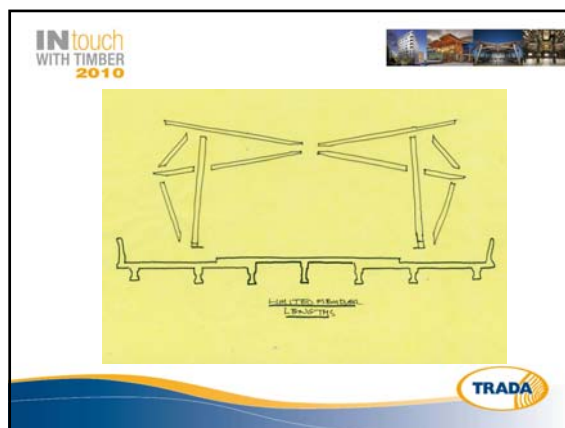

WIND LOADING

WIND OVERTURNING

3 PINS

IN touch WITH TIMBER 2010

Bare Bones

Tim Lucas
Price & Myers
Deal Pier Café, Kent

TRADA

A slide with a white background and a blue and yellow wavy footer. It features the 'IN touch WITH TIMBER 2010' logo in the top left. The title 'Bare Bones' is in bold. Below it, the names 'Tim Lucas', 'Price & Myers', and 'Deal Pier Café, Kent' are listed. On the right side, there is a vertical strip of four small images showing different architectural projects. The TRADA logo is in the bottom right corner.