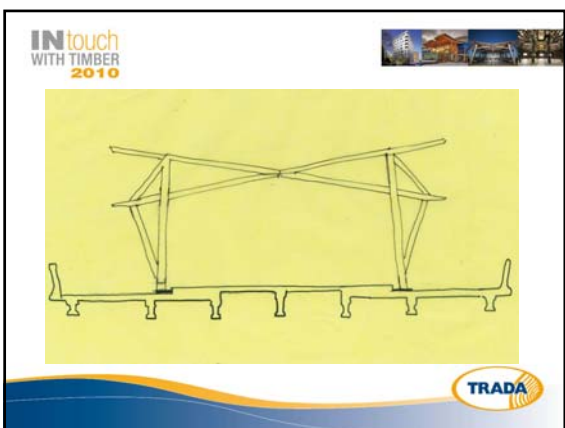

WIND LOADING

WIND OVERTURNING

3 PINS

IN touch WITH TIMBER 2010

Bare Bones

Tim Lucas
Price & Myers
Deal Pier Café, Kent

TRADA

A slide with a white background and a blue and yellow wavy footer. It features the 'IN touch WITH TIMBER 2010' logo in the top left. The title 'Bare Bones' is in bold. Below it, the names 'Tim Lucas', 'Price & Myers', and 'Deal Pier Café, Kent' are listed. On the right side, there is a vertical strip of four small images showing different architectural projects. The TRADA logo is in the bottom right corner.