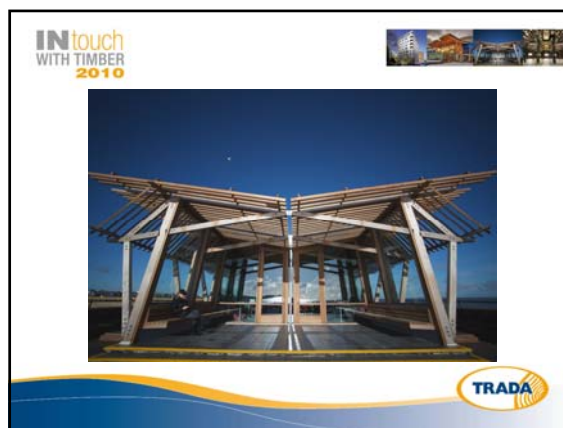

WIND LOADING

WIND OVERTURNING

3 PINS

IN touch WITH TIMBER 2010

Bare Bones

Tim Lucas
Price & Myers
Deal Pier Café, Kent

TRADA

A slide with a white background and a blue and yellow wavy footer. It features the 'IN touch WITH TIMBER 2010' logo in the top left. The title 'Bare Bones' is in bold. Below it, the names 'Tim Lucas', 'Price & Myers', and 'Deal Pier Café, Kent' are listed. On the right side, there is a vertical strip of four small images showing different architectural projects. The TRADA logo is in the bottom right corner.