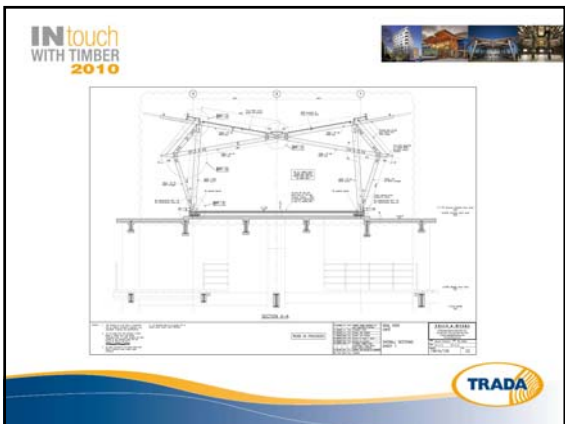

WIND LOADING

WIND OVERTURNING

3 PINS

IN touch WITH TIMBER 2010

Bare Bones

Tim Lucas
Price & Myers
Deal Pier Café, Kent

TRADA

A slide with a white background and a blue and yellow wavy footer. It features the 'IN touch WITH TIMBER 2010' logo in the top left. The title 'Bare Bones' is in bold. Below it, the names 'Tim Lucas', 'Price & Myers', and 'Deal Pier Café, Kent' are listed. On the right side, there is a vertical strip of four small images showing different architectural projects. The TRADA logo is in the bottom right corner.