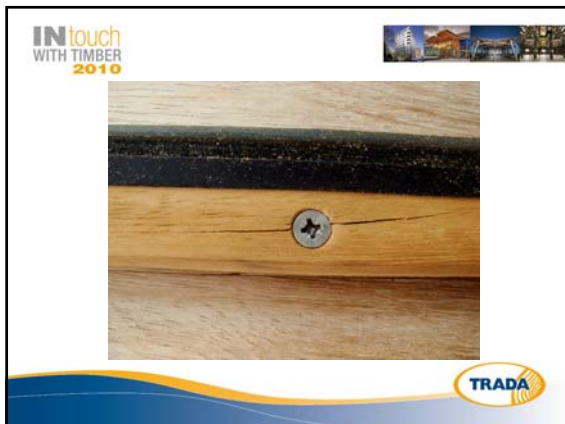

WIND LOADING

WIND OVERTURNING

3 PINS

IN touch WITH TIMBER 2010

Bare Bones

Tim Lucas
Price & Myers
Deal Pier Café, Kent

TRADA

A slide with a white background and a blue and yellow wavy footer. It features the 'IN touch WITH TIMBER 2010' logo in the top left. The title 'Bare Bones' is in bold. Below it, the names 'Tim Lucas', 'Price & Myers', and 'Deal Pier Café, Kent' are listed. On the right side, there is a vertical strip of four small images showing different architectural projects. The TRADA logo is in the bottom right corner.