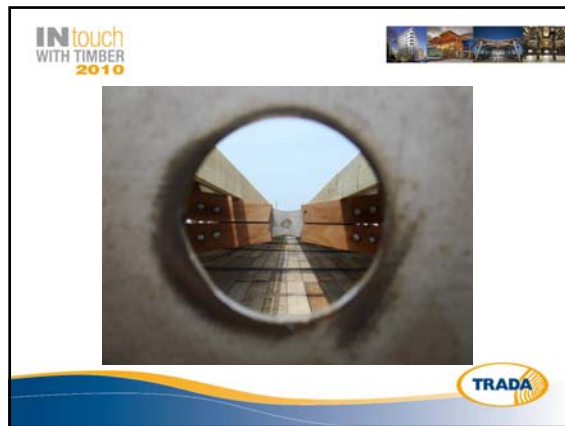

WIND LOADING

WIND OVERTURNING

3 PINS

IN touch WITH TIMBER 2010

Bare Bones

Tim Lucas
Price & Myers
Deal Pier Café, Kent

TRADA

A slide with a white background and a blue and yellow wavy footer. It features the 'IN touch WITH TIMBER 2010' logo in the top left. The title 'Bare Bones' is in bold. Below it, the names 'Tim Lucas', 'Price & Myers', and 'Deal Pier Café, Kent' are listed. On the right side, there is a vertical strip of four small images showing different architectural projects. The TRADA logo is in the bottom right corner.