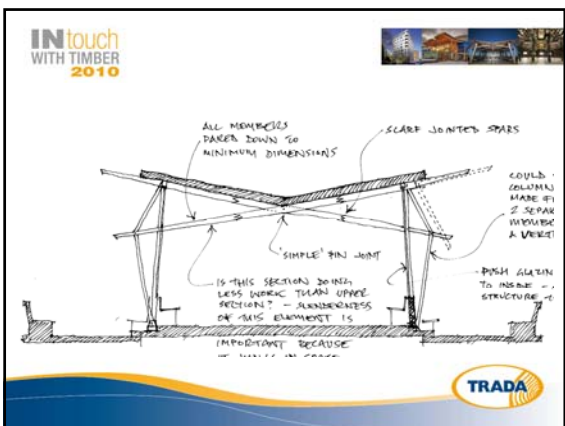

WIND LOADING

WIND OVERTURNING

3 PINS

IN touch WITH TIMBER 2010

Bare Bones

Tim Lucas
Price & Myers
Deal Pier Café, Kent

TRADA

A slide with a white background and a blue and yellow wavy footer. It features the 'IN touch WITH TIMBER 2010' logo in the top left. The title 'Bare Bones' is in bold. Below it, the names 'Tim Lucas', 'Price & Myers', and 'Deal Pier Café, Kent' are listed. On the right side, there is a vertical strip of four small images showing different architectural projects. The TRADA logo is in the bottom right corner.