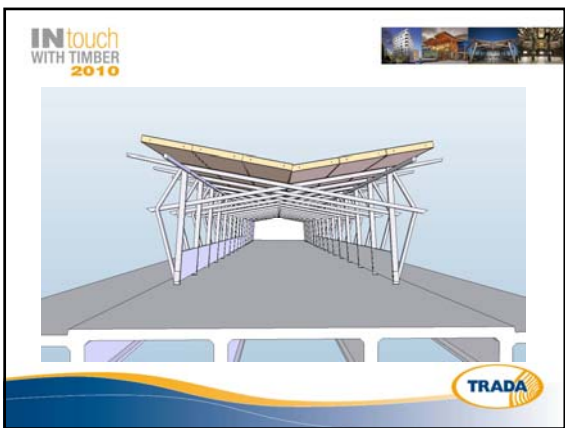

WIND LOADING

WIND OVERTURNING

3 PINS

IN touch WITH TIMBER 2010

Bare Bones

Tim Lucas
Price & Myers
Deal Pier Café, Kent

TRADA

A slide with a white background and a blue and yellow wavy footer. It features the 'IN touch WITH TIMBER 2010' logo in the top left. The title 'Bare Bones' is in bold. Below it, the names 'Tim Lucas', 'Price & Myers', and 'Deal Pier Café, Kent' are listed. On the right side, there is a vertical strip of four small images showing different architectural projects. The TRADA logo is in the bottom right corner.